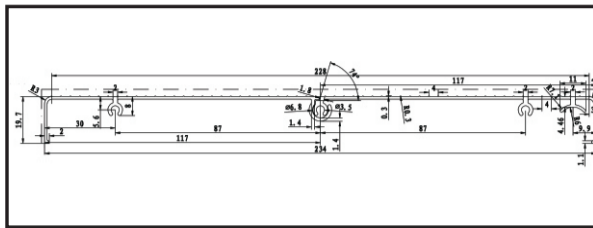

02 / 型材图纸 PROFILES DRAWINGS