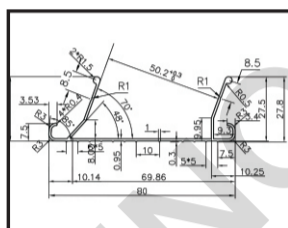

02 / 型材图纸 PROFILES DRAWINGS