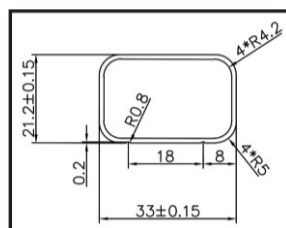

02 / 型材图纸 PROFILES DRAWINGS