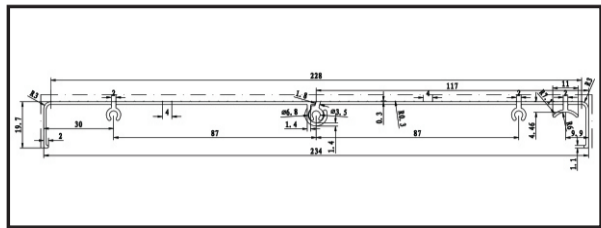

02 / 型材图纸 PROFILES DRAWINGS