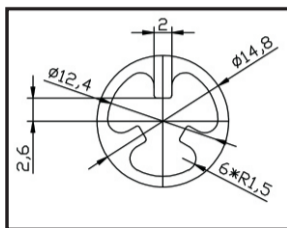

02 / 型材图纸 PROFILES DRAWINGS