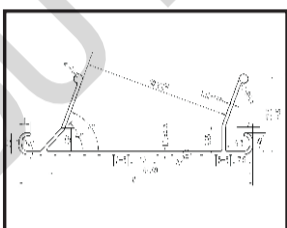

02 / 型材图纸 PROFILES DRAWINGS