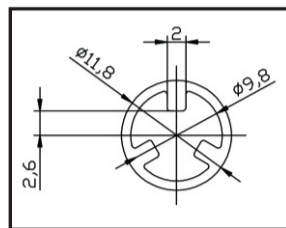

02 / 型材图纸 PROFILES DRAWINGS