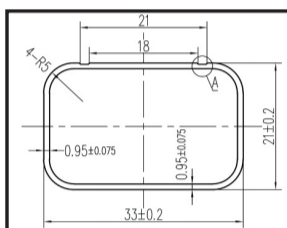

## 01 / 家用梯半成品 SEMI FINISHED LADDER

全部半成品  
ALL SEMI FINISHED LADDER

前后架 / FRONT/REAR RAIL  
弯好切好 BENDED, PUNCHED  
踏步 / STEP  
冲切好 CUT, PUNCHED

顶踏盘 / UPPER PLATFORM  
粗装好 FIXED WITH SCREWS  
铁踏盘  
Steel Platform

## 02 / 型材图纸 PROFILES DRAWINGS