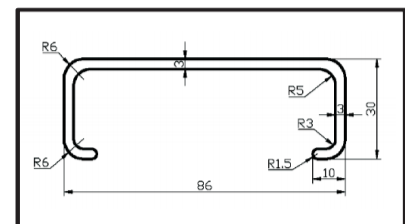

## 01 / 玻璃钢延伸梯半成品 SEMI-FINISHED LADDER

**立管 / BOX CHANNEL PROFILES:**  
切好冲好 CUT, PUNCHED

**C形管 / C CHANNEL PROFILES:**  
切好冲好 CUT, PUNCHED

**D踏管 / D RUNGS**  
切好挤好内侧 CUT AND MAKE IT INSIDE READY

## 02 / 型材图纸 PROFILES DRAWINGS

70x25x3mm

80x30x3mm

86x30x3mm