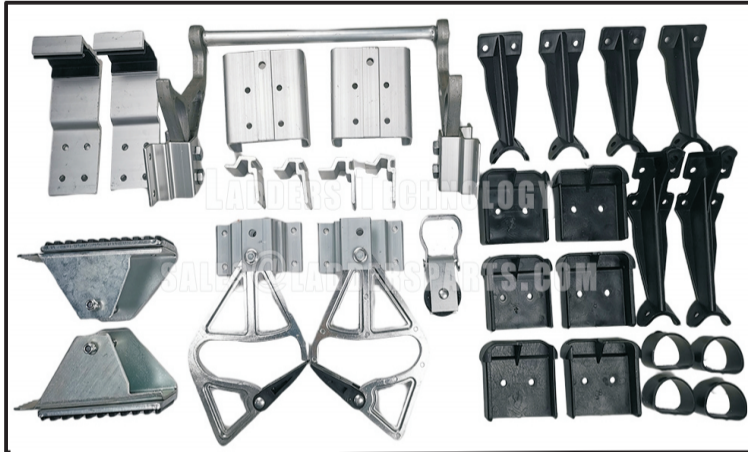

03

玻璃钢延伸梯配件 FRP SEMI-FINISHED LADDER ACCESSORIES

全套配件 LADDER ACCESSORIES FULL SET