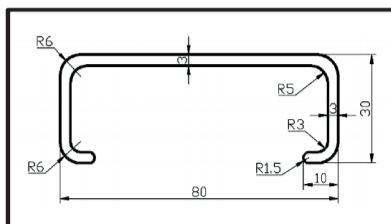

## 01 / 玻璃钢延伸梯半成品 SEMI-FINISHED LADDER

**立管 / BOX CHANNEL PROFILES:**  
切好冲好 CUT, PUNCHED

**C形管 / C CHANNEL PROFILES:**  
切好冲好 CUT, PUNCHED

**D踏管 / D RUNGS**  
切好挤好内侧 CUT AND MAKE IT INSIDE READY

## 02 / 型材图纸 PROFILES DRAWINGS

70x25x3mm

80x30x3mm

86x30x3mm