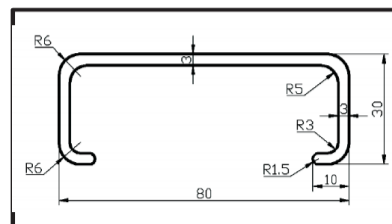

## 01 / 玻璃钢延伸梯半成品 SEMI-FINISHED LADDER

**立管 / BOX CHANNEL PROFILES:**  
切好冲好 CUT, PUNCHED

**C形管 / C CHANNEL PROFILES:**  
切好冲好 CUT, PUNCHED

**D踏管 / D RUNGS**  
切好挤好内侧 CUT AND MAKE IT INSIDE READY

## 02 / 型材图纸 PROFILES DRAWINGS

70x25x3mm

80x30x3mm

86x30x3mm