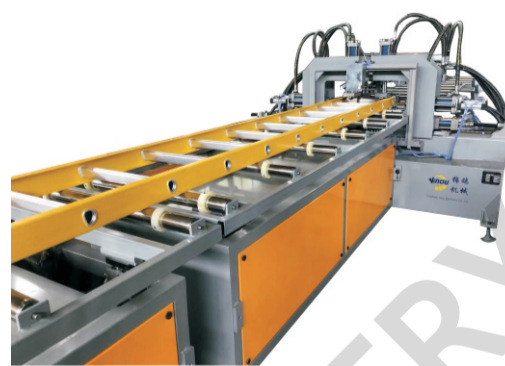

## 梯子铆接机 / LADDER RIVETING MACHINE

LADDER RIVETING  
MACHINE  
MODEL:JOM-R006

AUTOMATIC LADDER  
MAKING MACHINE  
MODEL:JOM-R013